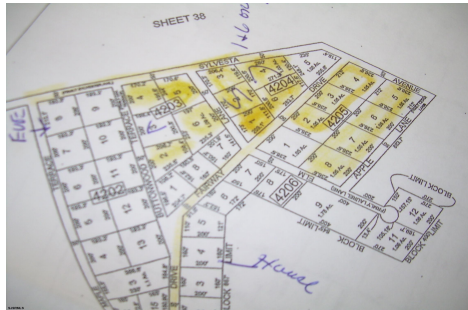

SYLVESTA 000, Buena Vista Township, NJ, 08310

Price \$30,000.00

PROPERTY DETAILS

Total Rooms	
Bedrooms	0
Baths Full	0
Baths Half	0
Year Built	
Type	
Block Number	4204
Listing #	595622
Taxes	397.00

COMMENTS

OVER 5 ACRES RES. LAND IN THE PINELANDS LOCATE BY GPS WET LAND ON PROPERTY PAPER STREET...

PROPERTY FEATURES

CONTACT

Ask for Ludwik Samselski
Berger Realty Inc
1330 Bay Avenue, Ocean City
Call: 609-545-0757
Email to: ls@bergerrealty.com

Scan to see Property page.

SYLVESTA 000, Buena Vista Township, NJ, 08310

Price \$30,000.00

PROPERTY DETAILS

Total Rooms	
Bedrooms	0
Baths Full	0
Baths Half	0
Year Built	
Type	
Block Number	4204
Listing #	595622
Taxes	397.00