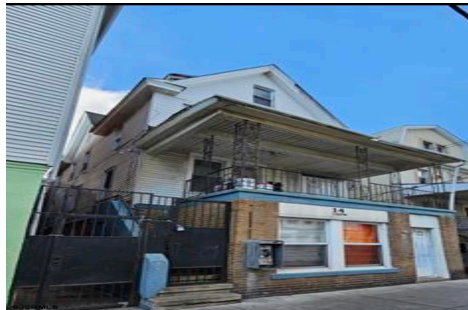

Berger Realty

Since 1928

Berger Realty, Inc.
3160 Asbury Avenue
Ocean City, NJ 08226
1-877-237-4371 / 609-399-0076
info@bergerrealty.com

14 Florida Ave, Atlantic City, NJ, 08401

Price \$349,000.00

PROPERTY DETAILS

Total Rooms	
Bedrooms	0
Baths Full	0
Baths Half	0
Year Built	
Type	
Block Number	166
Listing #	585223
Taxes	7130.00

COMMENTS

Welcome to this multi-family with tremendous investment opportunity located only a block from the beach! This 5-plex has separate meters and utilities, for each unit. Close to all the best attractions including Ducktown Tavern, Docks Oyster House, Tanger Outlets and many casinos with transportation nearby. This is an "as is" sale, presenting an incredible investment opp...

Price \$349,000.00

PROPERTY DETAILS

Total Rooms	
Bedrooms	0
Baths Full	0
Baths Half	0
Year Built	
Type	
Block Number	166
Listing #	585223
Taxes	7130.00

COMMENTS

Welcome to this multi-family with tremendous investment opportunity located only a block from the beach! This 5-plex has separate meters and utilities, for each unit. Close to all the best attractions including Ducktown Tavern, Docks Oyster House, Tanger Outlets and many casinos with transportation nearby. This is an "as is" sale, presenting an incredible investment opp...