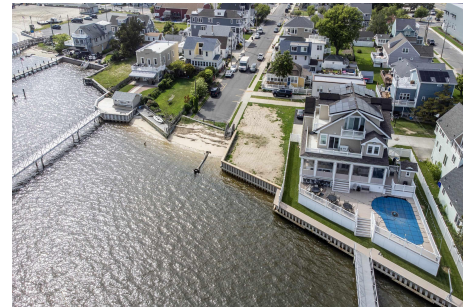

Berger Realty

Since 1928

Berger Realty, Inc
1330 Bay Avenue
Ocean City, NJ 08226
609-391-1330/609-391-1300
info@bergerrealty.com

139 Gibbs, Somers Point, NJ, 08244

Price \$785,000.00

PROPERTY DETAILS

Total Rooms	
Bedrooms	0
Baths Full	0
Baths Half	0
Year Built	
Type	
Block Number	1510
Listing #	585086
Taxes	7745.00

COMMENTS

Come build your Bayfront dream home! This lot offers unobstructed Bayfront views for a great price without the Island Traffic! If you're an avid boater or fisherman, this location offers direct access to the Great Egg Harbor inlet, along with world class back bay fishing just moments away. The location is in the heart of the Somers Point marina district and just steps awa...

139 Gibbs, Somers Point, NJ, 08244

Price \$785,000.00

PROPERTY DETAILS

Total Rooms	
Bedrooms	0
Baths Full	0
Baths Half	0
Year Built	
Type	
Block Number	1510
Listing #	585086
Taxes	7745.00

COMMENTS

Come build your Bayfront dream home! This lot offers unobstructed Bayfront views for a great price without the Island Traffic! If you're an avid boater or fisherman, this location offers direct access to the Great Egg Harbor inlet, along with world class back bay fishing just moments away. The location is in the heart of the Somers Point marina district and just steps awa...