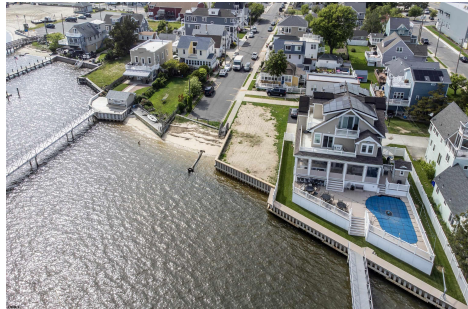

# Berger Realty

Since 1928

Berger Realty, Inc.  
3160 Asbury Avenue  
Ocean City, NJ 08226  
1-877-237-4371 / 609-399-0076  
info@bergerrealty.com

139 Gibbs, Somers Point, NJ, 08244

Price \$785,000.00

### COMMENTS

*Come build your Bayfront dream home! This lot offers unobstructed Bayfront views for a great price without the Island Traffic! If you're an avid boater or fisherman, this location offers direct access to the Great Egg Harbor inlet, along with world class back bay fishing just moments away. The location is in the heart of the Somers Point marina district and just steps awa...*