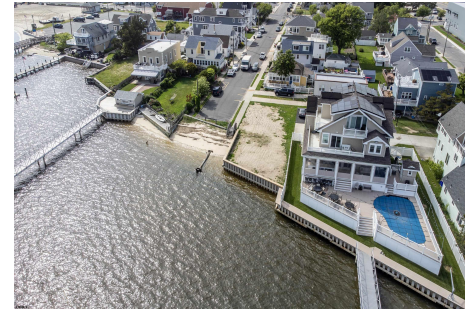

# Berger Realty

Since 1928

Berger Realty, Inc.  
3160 Asbury Avenue  
Ocean City, NJ 08226  
1-877-237-4371 / 609-399-0076  
info@bergerrealty.com

139 Gibbs, Somers Point, NJ, 08244

Price \$785,000.00

### COMMENTS

*Come build your Bayfront dream home! This lot offers unobstructed Bayfront views for a great price without the Island Traffic! If you're an avid boater or fisherman, this location offers direct access to the Great Egg Harbor inlet, along with world class back bay fishing just moments away. The location is in the heart of the Somers Point marina district and just steps awa...*