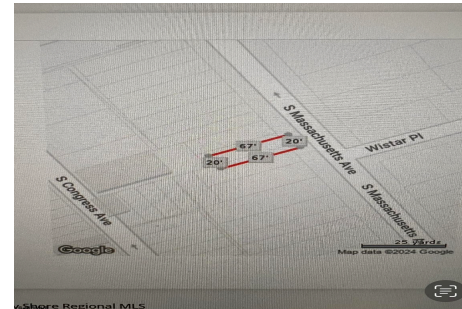

### COMMENTS

Vacant land located in the Casino reinvestment development. Lot size is a approximately 20x67. Please call CRDA for developmentquestions609-347-0500....

### PROPERTY DETAILS

Total Rooms	
Bedrooms	0
Baths Full	0
Baths Half	0
Year Built	
Type	
Block Number	130
Listing #	584985
Taxes	478.00