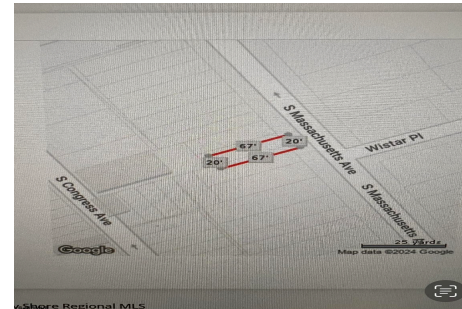

PROPERTY DETAILS

Total Rooms	
Bedrooms	0
Baths Full	0
Baths Half	0
Year Built	
Type	
Block Number	130
Listing #	584985
Taxes	478.00

COMMENTS

Vacant land located in the Casino reinvestment development. Lot size is a approximately 20x67. Please call CRDA for developmentquestions609-347-0500....

PROPERTY FEATURES

CONTACT

Ask for Margaret M. Kurz
Berger Realty Inc
1330 Bay Avenue, Ocean City
Call: 609-226-6286
Email to: mmk@bergerrealty.com

Scan to see Property page.