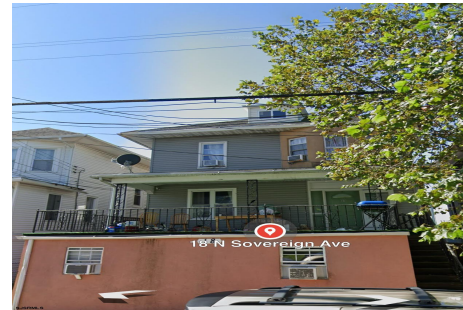

COMMENTS

5 units in AC, 100 % occupancy, close to school, casino, and transportation...

PROPERTY FEATURES

OutsideFeatures	ParkingGarage	Basement	Heating
Porch	None	Crawl Space	Gas-Natural
Sidewalks			Radiator
HotWater	Water	Sewer	
Electric	Public	Public Sewer	

CONTACT

Ask for Rita Gatto
Berger Realty Inc
3160 Asbury Avenue, Ocean City
Call: 609-221-9844
Email to: rmg@bergerrealty.com

Scan to see Property page.