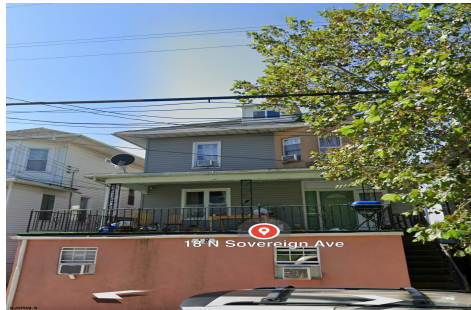

Berger Realty

Since 1928

Berger Realty, Inc.
3160 Asbury Avenue
Ocean City, NJ 08226
1-877-237-4371 / 609-399-0076
info@bergerrealty.com

18 Sovereign, Atlantic City, NJ, 08234

Price $595,000.00

PROPERTY DETAILS

Total Rooms	
Bedrooms	0
Baths Full	0
Baths Half	0
Year Built	1940
Type	
Block Number	261
Listing #	584883
Taxes	8913.00

COMMENTS

5 units in AC, 100 % occupancy, close to school, casino, and transportation...

PROPERTY FEATURES

OutsideFeatures	ParkingGarage	Basement	Heating
Porch	None	Crawl Space	Gas-Natural
Sidewalks			Radiator
HotWater	Water	Sewer	
Electric	Public	Public Sewer	

CONTACT

Ask for Rita Gatto
Berger Realty Inc
3160 Asbury Avenue, Ocean City
Call: 609-221-9844
Email to: rmg@bergerrealty.com

Scan to see Property page.

Berger Realty

Since 1928

Berger Realty, Inc.
3160 Asbury Avenue
Ocean City, NJ 08226
1-877-237-4371 / 609-399-0076
info@bergerrealty.com

18 Sovereign, Atlantic City, NJ, 08234

Price $595,000.00

PROPERTY DETAILS

Total Rooms	
Bedrooms	0
Baths Full	0
Baths Half	0
Year Built	1940
Type	
Block Number	261
Listing #	584883
Taxes	8913.00