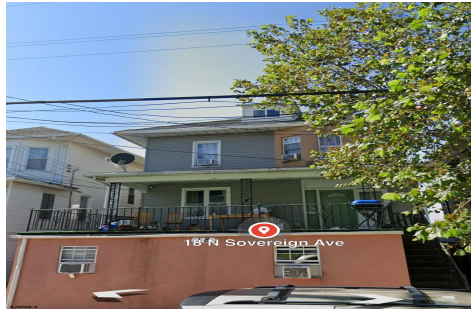

Berger Realty

Since 1926

Berger Realty, Inc.
3160 Asbury Avenue
Ocean City, NJ 08226
1-877-237-4371 / 609-399-0076
info@bergerrealty.com

18 Sovereign, Atlantic City, NJ, 08234

Price \$595,000.00

PROPERTY DETAILS

Total Rooms	
Bedrooms	0
Baths Full	0
Baths Half	0
Year Built	1940
Type	
Block Number	261
Listing #	584883
Taxes	8913.00

COMMENTS

5 units in AC, 100 % occupancy, close to school, casino, and transportation...