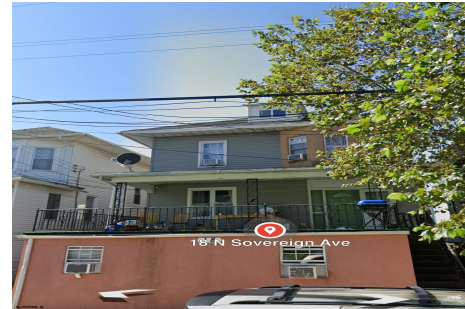

COMMENTS

5 units in AC, 100 % occupancy, close to school, casino, and transportation...

PROPERTY FEATURES

OutsideFeatures	ParkingGarage	Basement	Heating
Porch	None	Crawl Space	Gas-Natural
Sidewalks			Radiator
HotWater	Water	Sewer	
Electric	Public	Public Sewer	

CONTACT

Ask for Leon Grisbaum
Berger Realty Inc
3160 Asbury Avenue, Ocean City
Call:
Email to:

Scan to see Property page.