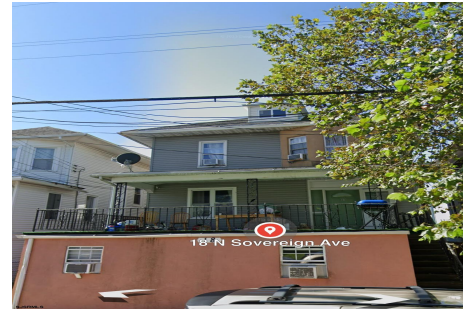

Berger Realty

Since 1928

Berger Realty, Inc
1330 Bay Avenue
Ocean City, NJ 08226
609-391-1330/609-391-1300
info@bergerrealty.com

18 Sovereign, Atlantic City, NJ, 08234

Price \$595,000.00

PROPERTY DETAILS

Total Rooms	
Bedrooms	0
Baths Full	0
Baths Half	0
Year Built	1940
Type	
Block Number	261
Listing #	584883
Taxes	8913.00

18 Sovereign, Atlantic City, NJ, 08234

Price \$595,000.00

PROPERTY DETAILS

Total Rooms	
Bedrooms	0
Baths Full	0
Baths Half	0
Year Built	1940
Type	
Block Number	261
Listing #	584883
Taxes	8913.00

COMMENTS

5 units in AC, 100 % occupancy, close to school, casino, and transportation...