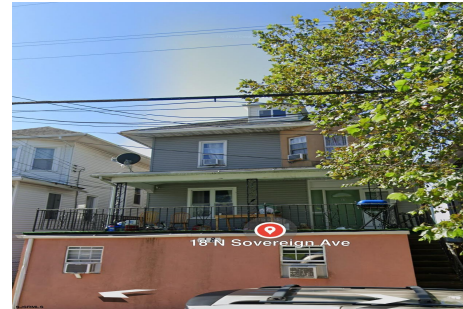

COMMENTS

5 units in AC, 100 % occupancy, close to school, casino, and transportation...

PROPERTY FEATURES

OutsideFeatures	ParkingGarage	Basement	Heating
Porch	None	Crawl Space	Gas-Natural
Sidewalks			Radiator
HotWater	Water	Sewer	
Electric	Public	Public Sewer	

CONTACT

Ask for Donald Edwards
Berger Realty Inc
3160 Asbury Avenue, Ocean City
Call: 954-913-4477
Email to: dwe@bergerrealty.com

Scan to see Property page.