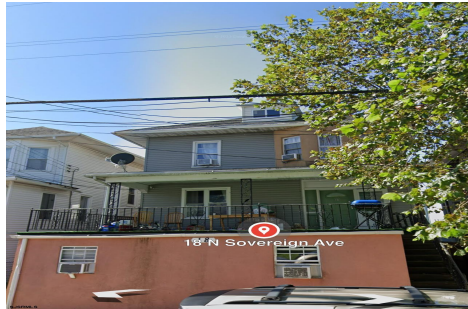

Berger Realty

Since 1928

Berger Realty, Inc.
3160 Asbury Avenue
Ocean City, NJ 08226
1-877-237-4371 / 609-399-0076
info@bergerrealty.com

18 Sovereign, Atlantic City, NJ, 08234

Price \$595,000.00

PROPERTY DETAILS

Total Rooms	
Bedrooms	0
Baths Full	0
Baths Half	0
Year Built	1940
Type	
Block Number	261
Listing #	584883
Taxes	8913.00

COMMENTS

5 units in AC, 100 % occupancy, close to school, casino, and transportation...