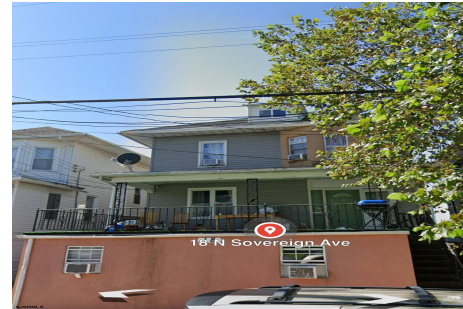

Berger Realty

Since 1928

Berger Realty, Inc
1330 Bay Avenue
Ocean City, NJ 08226
609-391-1330/609-391-1300
info@bergerrealty.com

18 Sovereign, Atlantic City, NJ, 08234

Price \$595,000.00

PROPERTY DETAILS

Total Rooms	0
Bedrooms	0
Baths Full	0
Baths Half	0
Year Built	1940
Type	
Block Number	261
Listing #	584883
Taxes	8913.00

18 Sovereign, Atlantic City, NJ, 08234

Price \$595,000.00

PROPERTY DETAILS

Total Rooms	0
Bedrooms	0
Baths Full	0
Baths Half	0
Year Built	1940
Type	
Block Number	261
Listing #	584883
Taxes	8913.00

COMMENTS