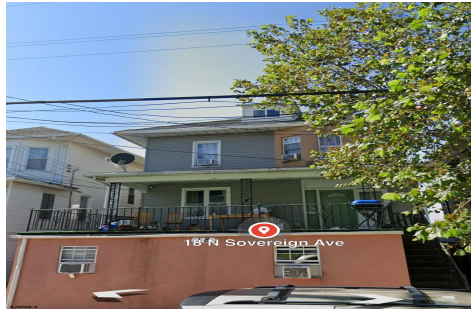

Berger Realty

Since 1928

Berger Realty, Inc
1330 Bay Avenue
Ocean City, NJ 08226
609-391-1330/609-391-1300
info@bergerrealty.com

18 Sovereign, Atlantic City, NJ, 08234

Price \$595,000.00

PROPERTY DETAILS

Total Rooms	0
Bedrooms	0
Baths Full	0
Baths Half	0
Year Built	1940
Type	
Block Number	261
Listing #	584883
Taxes	8913.00

18 Sovereign, Atlantic City, NJ, 08234

Price \$595,000.00

PROPERTY DETAILS

Total Rooms	0
Bedrooms	0
Baths Full	0
Baths Half	0
Year Built	1940
Type	
Block Number	261
Listing #	584883
Taxes	8913.00

COMMENTS