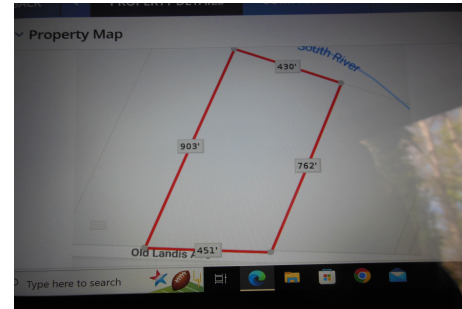

PROPERTY DETAILS

Total Rooms	
Bedrooms	0
Baths Full	0
Baths Half	0
Year Built	
Type	
Block Number	529
Listing #	584725
Taxes	1935.00

COMMENTS

8.35 acres for sale . Contact listing agent for any further details...