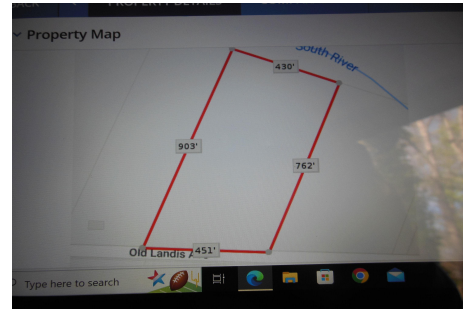

# Berger Realty

Since 1926

Ocean 17  
1670 Boardwalk  
Ocean City, NJ 08226  
609-391-0500

oc17@BergerRealty.com

Landis ave, Mays Landing, NJ, 08330

Price \$50,000.00