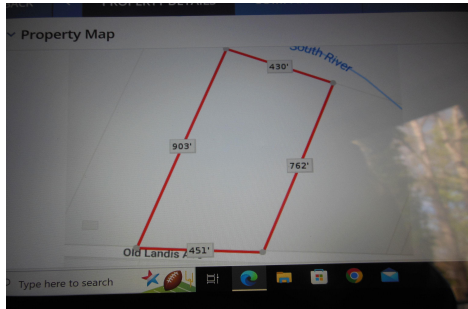

### PROPERTY DETAILS

Total Rooms	
Bedrooms	0
Baths Full	0
Baths Half	0
Year Built	
Type	
Block Number	529
Listing #	584725
Taxes	1935.00