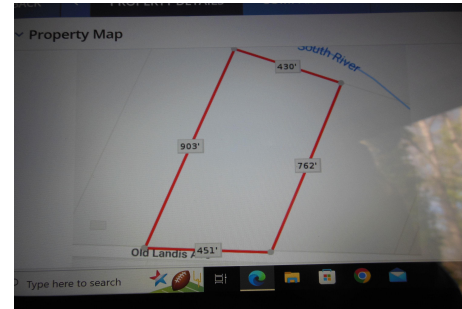

### PROPERTY DETAILS

Total Rooms	
Bedrooms	0
Baths Full	0
Baths Half	0
Year Built	
Type	
Block Number	529
Listing #	584725
Taxes	1935.00