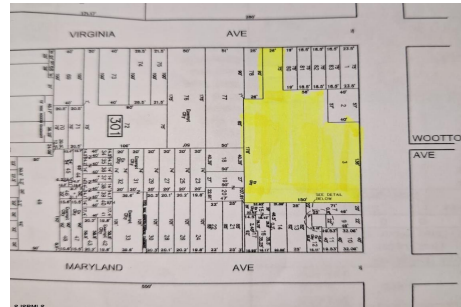

COMMENTS

Very Large Buildable Lot in CBD Zone! Green Zone Approved for Cannabis Industry as well as Commercial/High Rise Mixed Use Zoned land within close proximity to Showboat, Indoor Island Water Park, Ocean Casino & Hotel, Hardrock Casino & Steel Peir, Resorts & Margaritaville, The Seed Brewery, The Little Water Distillery, Borgata, MGM, Harrahs, Golden Nugget & Farley Marina, T...

916 Arctic, Atlantic City, NJ, 08401

Price \$450,000.00

PROPERTY DETAILS

Total Rooms	
Bedrooms	0
Baths Full	0
Baths Half	0
Year Built	
Type	
Block Number	301
Listing #	584721
Taxes	8912.00

COMMENTS

Very Large Buildable Lot in CBD Zone! Green Zone Approved for Cannabis Industry as well as Commercial/High Rise Mixed Use Zoned land within close proximity to Showboat, Indoor Island Water Park, Ocean Casino & Hotel, Hardrock Casino & Steel Peir, Resorts & Margaritaville, The Seed Brewery, The Little Water Distillery, Borgata, MGM, Harrahs, Golden Nugget & Farley Marina, T...