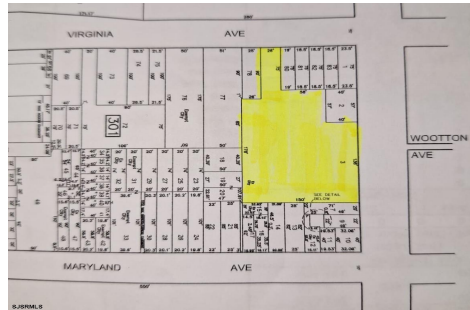

Berger Realty

Since 1926

Berger Realty, Inc
1330 Bay Avenue
Ocean City, NJ 08226
609-391-1330/609-391-1300
info@bergerrealty.com

916 Arctic, Atlantic City, NJ, 08401

Price $450,000.00

PROPERTY DETAILS

Total Rooms	
Bedrooms	0
Baths Full	0
Baths Half	0
Year Built	
Type	
Block Number	301
Listing #	584721
Taxes	8912.00

COMMENTS

Very Large Buildable Lot in CBD Zone! Green Zone Approved for Cannabis Industry as well as Commercial/High Rise Mixed Use Zoned land within close proximity to Showboat, Indoor Island Water Park, Ocean Casino & Hotel, Hardrock Casino & Steel Peir, Resorts & Margaritaville, The Seed Brewery, The Little Water Distillery, Borgata, MGM, Harrahs, Golden Nugget & Farley Marina, T...

PROPERTY FEATURES

CONTACT

Ask for Rachel Barbagello
Berger Realty Inc
1330 Bay Avenue, Ocean City
Call:
Email to: rpb@bergerrealty.com

Scan to see Property page.

Berger Realty

Since 1926

Berger Realty, Inc
1330 Bay Avenue
Ocean City, NJ 08226
609-391-1330/609-391-1300
info@bergerrealty.com

916 Arctic, Atlantic City, NJ, 08401

Price $450,000.00