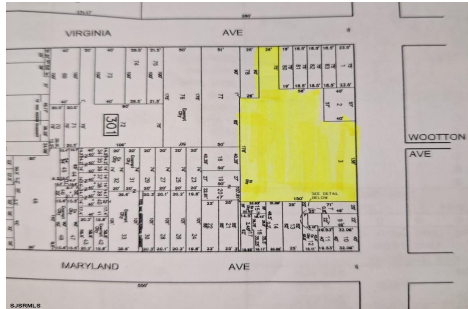

Berger Realty

Since 1926

Berger Realty, Inc.
3160 Asbury Avenue
Ocean City, NJ 08226
1-877-237-4371 / 609-399-0076
info@bergerrealty.com

916 Arctic, Atlantic City, NJ, 08401

Price $450,000.00

PROPERTY DETAILS

Total Rooms	
Bedrooms	0
Baths Full	0
Baths Half	0
Year Built	
Type	
Block Number	301
Listing #	584721
Taxes	8912.00

COMMENTS

Very Large Buildable Lot in CBD Zone! Green Zone Approved for Cannabis Industry as well as Commercial/High Rise Mixed Use Zoned land within close proximity to Showboat, Indoor Island Water Park, Ocean Casino & Hotel, Hardrock Casino & Steel Peir, Resorts & Margaritaville, The Seed Brewery, The Little Water Distillery, Borgata, MGM, Harrahs, Golden Nugget & Farley Marina, T...

PROPERTY FEATURES

CONTACT

Ask for Marki Lyn Warlow
Berger Realty Inc
3160 Asbury Avenue, Ocean City
Call:
Email to: mlw@bergerrealty.com

Scan to see Property page.

Berger Realty

Since 1926

Berger Realty, Inc.
3160 Asbury Avenue
Ocean City, NJ 08226
1-877-237-4371 / 609-399-0076
info@bergerrealty.com

916 Arctic, Atlantic City, NJ, 08401

Price $450,000.00