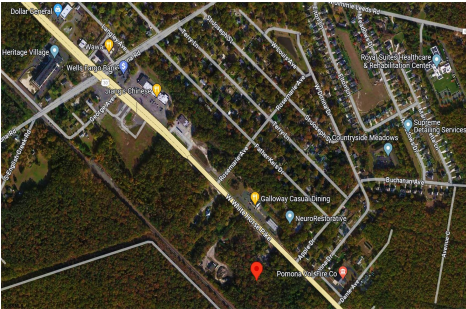

Berger Realty

Since 1926

Berger Realty, Inc.
3160 Asbury Avenue
Ocean City, NJ 08226
1-877-237-4371 / 609-399-0076
info@bergerrealty.com

230-232 White Horse Pike, Galloway Township, NJ, 08201

Price \$399,000.00

PROPERTY DETAILS

Total Rooms	
Bedrooms	0
Baths Full	0
Baths Half	0
Year Built	
Type	
Block Number	528
Listing #	584615
Taxes	5016.00

COMMENTS

Have you heard about the hot new listing over at 230-232 W White Horse Pike? It's an incredible find! Picture this: appx four sprawling acres ready for your vision! And guess what? There's already a leased structure on the property, month-to-month. Imagine the possibilities and the potential! Ideal for retail or contractors, with a large yard area. Convenient to Airport...