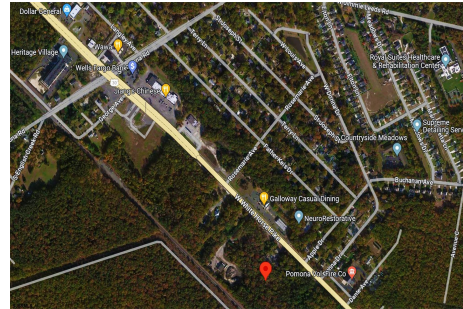

PROPERTY DETAILS

Total Rooms	
Bedrooms	0
Baths Full	0
Baths Half	0
Year Built	
Type	
Block Number	528
Listing #	584615
Taxes	5016.00

COMMENTS

Have you heard about the hot new listing over at 230-232 W White Horse Pike? It's an incredible find! Picture this: appx four sprawling acres ready for your vision! And guess what? There's already a leased structure on the property, month-to-month. Imagine the possibilities and the potential! Ideal for retail or contractors, with a large yard area. Convenient to Airport...

Scan to see Property page.

Berger Realty

Since 1926

Berger Realty, Inc.
3160 Asbury Avenue
Ocean City, NJ 08226
1-877-237-4371 / 609-399-0076
info@bergerrealty.com

230-232 White Horse Pike, Galloway Township, NJ, 08201

Price \$399,000.00

PROPERTY DETAILS

Total Rooms	
Bedrooms	0
Baths Full	0
Baths Half	0
Year Built	
Type	
Block Number	528
Listing #	584615
Taxes	5016.00

COMMENTS

Have you heard about the hot new listing over at 230-232 W White Horse Pike? It's an incredible find! Picture this: appx four sprawling acres ready for your vision! And guess what? There's already a leased structure on the property, month-to-month. Imagine the possibilities and the potential! Ideal for retail or contractors, with a large yard area. Convenient to Airport...