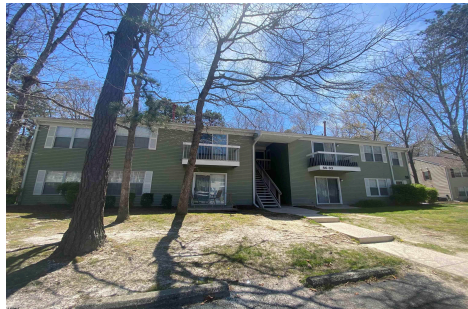

89 Club Pl, 89, Galloway Township, NJ, 08205

Price \$179,900.00

PROPERTY DETAILS

Total Rooms	6
Bedrooms	2
Baths Full	2
Baths Half	0
Year Built	
Type	Condo
Block Number	953.01
Listing #	584509
Taxes	2418.00

COMMENTS

**** MULTIPLE OFFERS RECEIVED! PLEASE SUBMIT THE HIGHEST AND BEST OFFER BY 5 P.M ON APRIL 27,2024**** Welcome to 89 Club Place, a charming first-floor residence offering the perfect blend of comfort and convenience in the heart of Galloway. This delightful 2-bedroom, 2-bathroom home ensures a modern and inviting living space. Step inside to discover updated flooring that adds ...

PROPERTY DETAILS

Total Rooms	6
Bedrooms	2
Baths Full	2
Baths Half	0
Year Built	
Type	Condo
Block Number	953.01
Listing #	584509
Taxes	2418.00

COMMENTS

**** MULTIPLE OFFERS RECEIVED! PLEASE SUBMIT THE HIGHEST AND BEST OFFER BY 5 P.M ON APRIL 27,2024**** Welcome to 89 Club Place, a charming first-floor residence offering the perfect blend of comfort and convenience in the heart of Galloway. This delightful 2-bedroom, 2-bathroom home ensures a modern and inviting living space. Step inside to discover updated flooring that adds ...