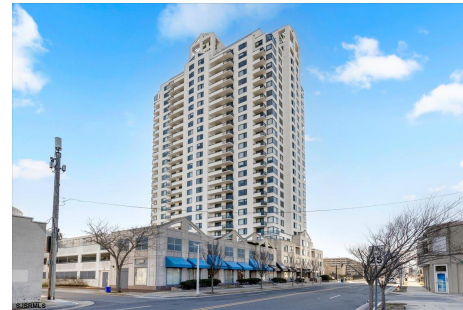

Berger Realty

Since 1928

Berger Realty, Inc.
3160 Asbury Avenue
Ocean City, NJ 08226
1-877-237-4371 / 609-399-0076
info@bergerrealty.com

526 Pacific, 2504, Atlantic City, NJ, 08401

Price \$599,000.00

PROPERTY DETAILS

Total Rooms	7
Bedrooms	2
Baths Full	2
Baths Half	0
Year Built	
Type	Condo
Block Number	63
Listing #	584422
Taxes	16043.00

COMMENTS

Experience luxury living in the heart of Atlantic City in this RARE, OVERSIZED PENTHOUSE WITH JAW DROPPING BALCONY located at The Bella! Perched on the 25th floor, this stunning unit offers breathtaking panoramic views of the Atlantic Ocean, AC Inlet, Absecon Lighthouse, and Brigantine! Indulge in the private wrap around balcony, providing you with a view that will leave y...

526 Pacific, 2504, Atlantic City, NJ, 08401

Price \$599,000.00

PROPERTY DETAILS

Total Rooms	7
Bedrooms	2
Baths Full	2
Baths Half	0
Year Built	
Type	Condo
Block Number	63
Listing #	584422
Taxes	16043.00

COMMENTS

Experience luxury living in the heart of Atlantic City in this RARE, OVERSIZED PENTHOUSE WITH JAW DROPPING BALCONY located at The Bella! Perched on the 25th floor, this stunning unit offers breathtaking panoramic views of the Atlantic Ocean, AC Inlet, Absecon Lighthouse, and Brigantine! Indulge in the private wrap around balcony, providing you with a view that will leave y...