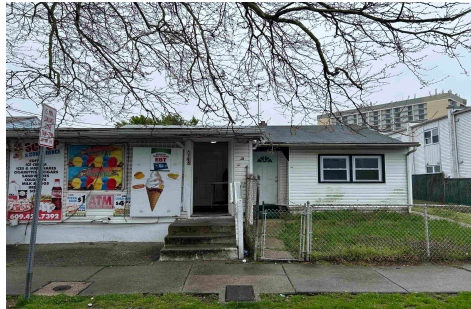

# Berger Realty

Since 1926

Berger Realty, Inc.  
3160 Asbury Avenue  
Ocean City, NJ 08226  
1-877-237-4371 / 609-399-0076  
info@bergerrealty.com

618 Virginia Ave, Atlantic City, NJ, 08401

Price \$249,000.00

### COMMENTS

*Mixed-Use property fully occupied. If you are looking to get a piece of Atlantic City with a low cost investment this is the property for you. This property is equipped with a fully functional convenience store occupied by a long-term tenant, a spacious two bedroom/ 1bath rancher with a spacious yard ideal for an owner occupant and/or a savvy investor, and low taxes. Call...*