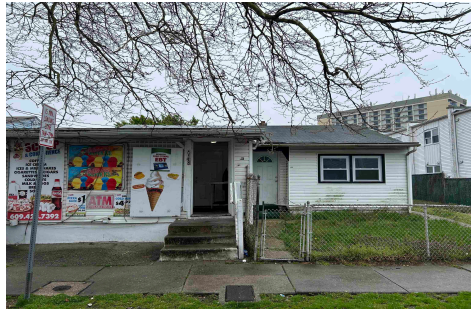

# Berger Realty

Since 1926

Berger Realty, Inc.  
55th & Haven Avenue  
Ocean City, NJ 08226  
609-399-0040

info@bergerrealty.com

618 Virginia Ave, Atlantic City, NJ, 08401

Price \$249,000.00

### COMMENTS

*Mixed-Use property fully occupied. If you are looking to get a piece of Atlantic City with a low cost investment this is the property for you. This property is equipped with a fully functional convenience store occupied by a long-term tenant, a spacious two bedroom/ 1bath rancher with a spacious yard ideal for an owner occupant and/or a savvy investor, and low taxes. Call...*