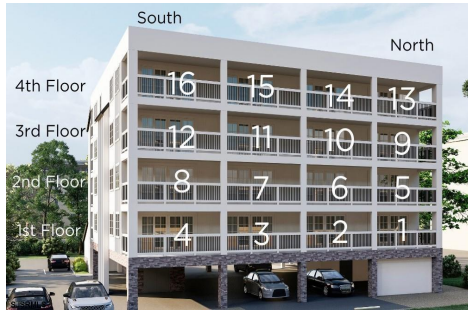

Berger Realty

Since 1926

Berger Realty, Inc.
3160 Asbury Avenue
Ocean City, NJ 08226
1-877-237-4371 / 609-399-0076
info@bergerrealty.com

321 6th St S, 7, Brigantine, NJ, 08203

Price \$799,990.00

PROPERTY DETAILS

Total Rooms	1
Bedrooms	1
Baths Full	1
Baths Half	0
Year Built	
Type	Condo
Block Number	00000
Listing #	584250
Taxes	4000.00

COMMENTS

Welcome to Oceanside at Brigantine by Rockwell Coastal! Listen to the waves from your brand new renovated luxury condo right on the OCEAN. Enjoy your morning coffee as you watch the sunrise from your spacious private balcony. The home has one bedroom and a den/office, bathroom with walk-in shower, washer/dryer in-unit, and an open concept kitchen and living area. There is ...

PROPERTY DETAILS

Total Rooms	1
Bedrooms	1
Baths Full	1
Baths Half	0
Year Built	
Type	Condo
Block Number	00000
Listing #	584250
Taxes	4000.00

COMMENTS

Welcome to Oceanside at Brigantine by Rockwell Coastal! Listen to the waves from your brand new renovated luxury condo right on the OCEAN. Enjoy your morning coffee as you watch the sunrise from your spacious private balcony. The home has one bedroom and a den/office, bathroom with walk-in shower, washer/dryer in-unit, and an open concept kitchen and living area. There is ...