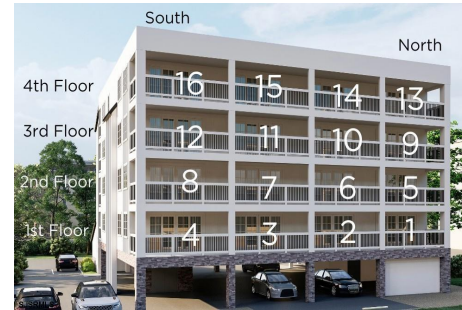

Total Rooms	1
Bedrooms	1
Baths Full	1
Baths Half	0
Year Built	
Type	Condo
Block Number	00000
Listing #	584242
Taxes	4000.00

COMMENTS

Welcome to Oceanside at Brigantine by Rockwell Coastal! Listen to the waves from your brand new renovated luxury condo right on the OCEAN. Enjoy your morning coffee as you watch the sunrise from your spacious private balcony. The home has one bedroom and a den/office, bathroom with walk-in shower, washer/dryer in-unit, and an open concept kitchen and living area. There is ...

PROPERTY DETAILS

Total Rooms	1
Bedrooms	1
Baths Full	1
Baths Half	0
Year Built	
Type	Condo
Block Number	00000
Listing #	584242
Taxes	4000.00

COMMENTS

Welcome to Oceanside at Brigantine by Rockwell Coastal! Listen to the waves from your brand new renovated luxury condo right on the OCEAN. Enjoy your morning coffee as you watch the sunrise from your spacious private balcony. The home has one bedroom and a den/office, bathroom with walk-in shower, washer/dryer in-unit, and an open concept kitchen and living area. There is ...