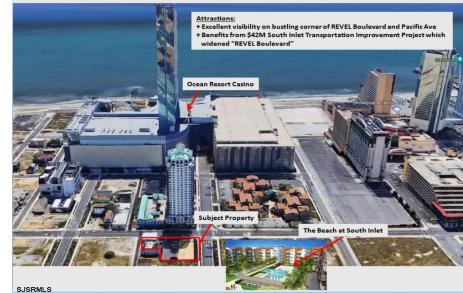

PROPERTY DETAILS

Total Rooms	0
Bedrooms	0
Baths Full	0
Baths Half	0
Year Built	
Type	
Block Number	131
Listing #	584236
Taxes	17896.00

COMMENTS

Three contiguous lots that make up the entire frontage of Pacific Ave between South Connecticut and Congress for a total of 17,129 square feet of land with a 3900 sqft two story building standing on one of the corner lots. One large fenced in corner lot makes up the busy corner intersection at Pacific and S. Connecticut which is the feeder street to the new Ocean Resort Ca...

PROPERTY FEATURES

CONTACT

Ask for Jeremy Kershbaumer
Berger Realty Inc
3160 Asbury Avenue, Ocean City
Call: 609-367-3669
Email to: jek@bergerrealty.com

Scan to see Property page.