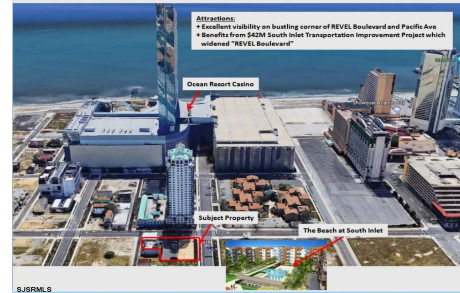

PROPERTY DETAILS

Total Rooms	0
Bedrooms	0
Baths Full	0
Baths Half	0
Year Built	
Type	
Block Number	131
Listing #	584236
Taxes	17896.00

COMMENTS

Three contiguous lots that make up the entire frontage of Pacific Ave between South Connecticut and Congress for a total of 17,129 square feet of land with a 3900 sqft two story building standing on one of the corner lots. One large fenced in corner lot makes up the busy corner intersection at Pacific and S. Connecticut which is the feeder street to the new Ocean Resort Ca...

PROPERTY FEATURES

CONTACT

Ask for George Cash
Berger Realty Inc
3160 Asbury Avenue, Ocean City
Call: 609-231-3586
Email to: gbc@bergerrealty.com

Scan to see Property page.