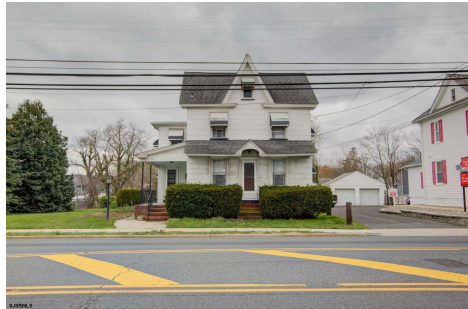

Berger Realty

Since 1926

Berger Realty, Inc.
3160 Asbury Avenue
Ocean City, NJ 08226
1-877-237-4371 / 609-399-0076
info@bergerrealty.com

313 Delsea, Glassboro, NJ, 08028

Price \$759,175.00

PROPERTY DETAILS

Total Rooms	
Bedrooms	0
Baths Full	0
Baths Half	0
Year Built	1900
Type	
Block Number	18
Listing #	583989
Taxes	9398.00

COMMENTS

VERY RARE Opportunity in the heart of Glassboro to own detached home while collecting rent from three DETACHED rental units (or can rent all as pure investment). 5 minute walk to main campus. Detached house with three separate rental units. This property qualifies for preferential residential loan, rather than just a commercial loan. Option to live in your own detached pe...

Scan to see Property page.

Berger Realty

Since 1926

Berger Realty, Inc.
3160 Asbury Avenue
Ocean City, NJ 08226
1-877-237-4371 / 609-399-0076
info@bergerrealty.com

313 Delsea, Glassboro, NJ, 08028

Price \$759,175.00

PROPERTY DETAILS

Total Rooms	
Bedrooms	0
Baths Full	0
Baths Half	0
Year Built	1900
Type	
Block Number	18
Listing #	583989
Taxes	9398.00

COMMENTS

VERY RARE Opportunity in the heart of Glassboro to own detached home while collecting rent from three DETACHED rental units (or can rent all as pure investment). 5 minute walk to main campus. Detached house with three separate rental units. This property qualifies for preferential residential loan, rather than just a commercial loan. Option to live in your own detached pe...