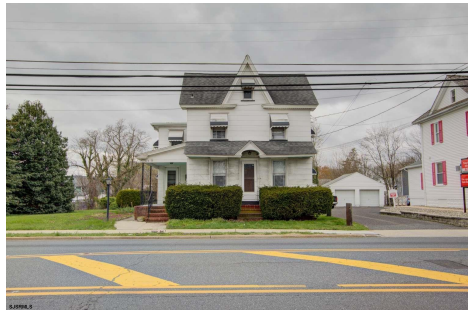

Berger Realty

Since 1926

Berger Realty, Inc.
3160 Asbury Avenue
Ocean City, NJ 08226
1-877-237-4371 / 609-399-0076
info@bergerrealty.com

313 Delsea, Glassboro, NJ, 08028

Price \$759,175.00

PROPERTY DETAILS

Total Rooms	
Bedrooms	0
Baths Full	0
Baths Half	0
Year Built	1900
Type	
Block Number	18
Listing #	583989
Taxes	9398.00

COMMENTS

VERY RARE Opportunity in the heart of Glassboro to own detached home while collecting rent from three DETACHED rental units (or can rent all as pure investment). 5 minute walk to main campus. Detached house with three separate rental units. This property qualifies for preferential residential loan, rather than just a commercial loan. Option to live in your own detached pe...

Scan to see Property page.

Berger Realty

Since 1926

Berger Realty, Inc.
3160 Asbury Avenue
Ocean City, NJ 08226
1-877-237-4371 / 609-399-0076
info@bergerrealty.com

313 Delsea, Glassboro, NJ, 08028

Price \$759,175.00

PROPERTY DETAILS

Total Rooms	
Bedrooms	0
Baths Full	0
Baths Half	0
Year Built	1900
Type	
Block Number	18
Listing #	583989
Taxes	9398.00

COMMENTS

VERY RARE Opportunity in the heart of Glassboro to own detached home while collecting rent from three DETACHED rental units (or can rent all as pure investment). 5 minute walk to main campus. Detached house with three separate rental units. This property qualifies for preferential residential loan, rather than just a commercial loan. Option to live in your own detached pe...