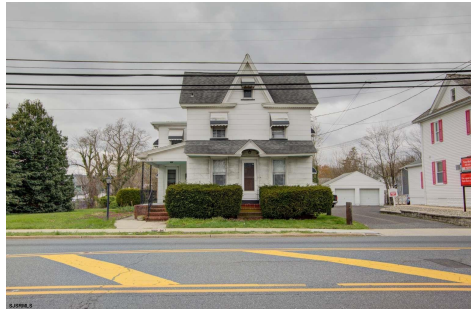

Berger Realty

Since 1926

Ocean 17
1670 Boardwalk
Ocean City, NJ 08226
609-391-0500

oc17@BergerRealty.com

313 Delsea, Glassboro, NJ, 08028

Price \$759,175.00

PROPERTY DETAILS

Total Rooms	
Bedrooms	0
Baths Full	0
Baths Half	0
Year Built	1900
Type	
Block Number	18
Listing #	583989
Taxes	9398.00

COMMENTS

VERY RARE Opportunity in the heart of Glassboro to own detached home while collecting rent from three DETACHED rental units (or can rent all as pure investment). 5 minute walk to main campus. Detached house with three separate rental units. This property qualifies for preferential residential loan, rather than just a commercial loan. Option to live in your own detached pe...

Scan to see Property page.

Berger Realty

Since 1926

Ocean 17
1670 Boardwalk
Ocean City, NJ 08226
609-391-0500

oc17@BergerRealty.com

313 Delsea, Glassboro, NJ, 08028

Price \$759,175.00

PROPERTY DETAILS

Total Rooms	
Bedrooms	0
Baths Full	0
Baths Half	0
Year Built	1900
Type	
Block Number	18
Listing #	583989
Taxes	9398.00

COMMENTS

VERY RARE Opportunity in the heart of Glassboro to own detached home while collecting rent from three DETACHED rental units (or can rent all as pure investment). 5 minute walk to main campus. Detached house with three separate rental units. This property qualifies for preferential residential loan, rather than just a commercial loan. Option to live in your own detached pe...