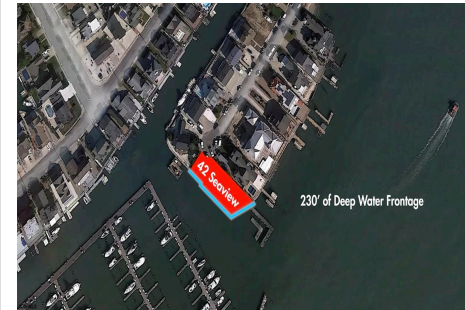

PROPERTY DETAILS

Total Rooms	
Bedrooms	0
Baths Full	0
Baths Half	0
Year Built	
Type	
Block Number	9502
Listing #	583629
Taxes	34497.00

COMMENTS

Waterfront properties are rare. One's with 230 ft of deep-water frontage, unobstructed sunrise and sunset views, the ability to dock up to a 150 ft yacht; all just a few thousand feet from the Great Egg inlet make this property truly a 1 of 1. Welcome to Seaview Point, one of the finest oversized deep water lots in New Jersey with arguably the most significant useable

...

PROPERTY FEATURES

CONTACT

Ask for Troy Eggie
Berger Realty Inc
1670 Boardwalk, Ocean City
Call: 609-425-0992
Email to: tde@bergerrealty.com

Scan to see Property page.