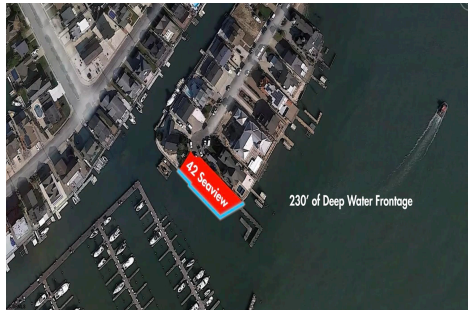

42 Seaview, Egg Harbor Township, NJ, 08403

Price \$2,595,000.00

42 Seaview, Egg Harbor Township, NJ, 08403

Price \$2,595,000.00

PROPERTY DETAILS

Total Rooms	
Bedrooms	0
Baths Full	0
Baths Half	0
Year Built	
Type	
Block Number	9502
Listing #	583629
Taxes	34497.00

COMMENTS

Waterfront properties are rare. One's with 230 ft of deep-water frontage, unobstructed sunrise and sunset views, the ability to dock up to a 150 ft yacht; all just a few thousand feet from the Great Egg inlet make this property truly a 1 of 1. Welcome to Seaview Point, one of the finest oversized deep water lots in New Jersey with arguably the most significant useable