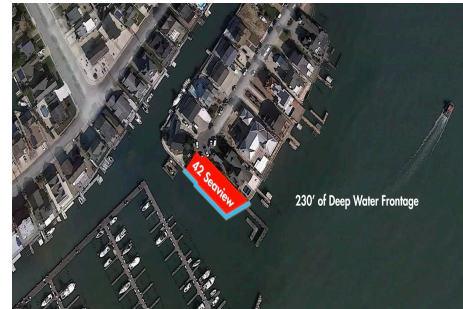

PROPERTY DETAILS

Total Rooms	
Bedrooms	0
Baths Full	0
Baths Half	0
Year Built	
Type	
Block Number	9502
Listing #	583629
Taxes	34497.00

COMMENTS

Waterfront properties are rare. One's with 230 ft of deep-water frontage, unobstructed sunrise and sunset views, the ability to dock up to a 150 ft yacht; all just a few thousand feet from the Great Egg inlet make this property truly a 1 of 1. Welcome to Seaview Point, one of the finest oversized deep water lots in New Jersey with arguably the most significant useable

...

PROPERTY FEATURES

CONTACT

Ask for Steven Spengler
Berger Realty Inc
3160 Asbury Avenue, Ocean City
Call: 609-425-9253
Email to: srs@bergerrealty.com

Scan to see Property page.