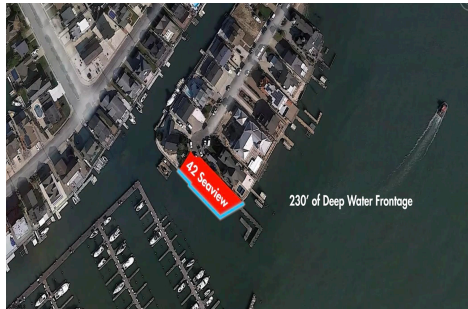

42 Seaview, Egg Harbor Township, NJ, 08403

Price \$2,595,000.00

PROPERTY DETAILS

| | |
|--------------|----------|
| Total Rooms | |
| Bedrooms | 0 |
| Baths Full | 0 |
| Baths Half | 0 |
| Year Built | |
| Type | |
| Block Number | 9502 |
| Listing # | 583629 |
| Taxes | 34497.00 |

COMMENTS

Waterfront properties are rare. One's with 230 ft of deep-water frontage, unobstructed sunrise and sunset views, the ability to dock up to a 150 ft yacht; all just a few thousand feet from the Great Egg inlet make this property truly a 1 of 1. Welcome to Seaview Point, one of the finest oversized deep water lots in New Jersey with arguably the most significant useable