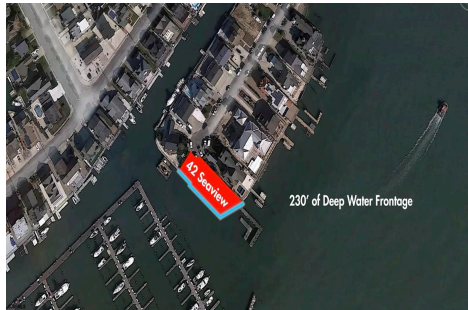

42 Seaview, Egg Harbor Township, NJ, 08403

Price \$2,595,000.00

PROPERTY DETAILS

Total Rooms	
Bedrooms	0
Baths Full	0
Baths Half	0
Year Built	
Type	
Block Number	9502
Listing #	583629
Taxes	34497.00

COMMENTS

Waterfront properties are rare. One's with 230 ft of deep-water frontage, unobstructed sunrise and sunset views, the ability to dock up to a 150 ft yacht; all just a few thousand feet from the Great Egg inlet make this property truly a 1 of 1. Welcome to Seaview Point, one of the finest oversized deep water lots in New Jersey with arguably the most significant useable

Price \$2,595,000.00

PROPERTY DETAILS

Total Rooms	
Bedrooms	0
Baths Full	0
Baths Half	0
Year Built	
Type	
Block Number	9502
Listing #	583629
Taxes	34497.00

COMMENTS

Waterfront properties are rare. One's with 230 ft of deep-water frontage, unobstructed sunrise and sunset views, the ability to dock up to a 150 ft yacht; all just a few thousand feet from the Great Egg inlet make this property truly a 1 of 1. Welcome to Seaview Point, one of the finest oversized deep water lots in New Jersey with arguably the most significant useable