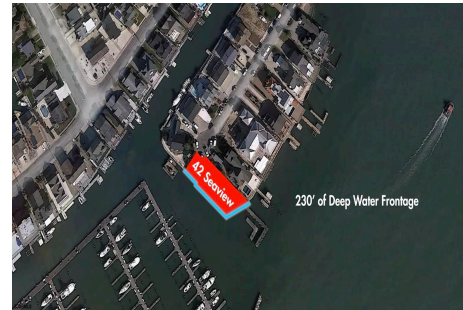

42 Seaview, Egg Harbor Township, NJ, 08403

Price \$2,595,000.00

PROPERTY DETAILS

Total Rooms	
Bedrooms	0
Baths Full	0
Baths Half	0
Year Built	
Type	
Block Number	9502
Listing #	583629
Taxes	34497.00

COMMENTS

Waterfront properties are rare. One's with 230 ft of deep-water frontage, unobstructed sunrise and sunset views, the ability to dock up to a 150 ft yacht; all just a few thousand feet from the Great Egg inlet make this property truly a 1 of 1. Welcome to Seaview Point, one of the finest oversized deep water lots in New Jersey with arguably the most significant useable

...

PROPERTY FEATURES

CONTACT

Ask for Monica Raab
Berger Realty Inc
1670 Boardwalk, Ocean City
Call: 609-432-3880
Email to: msr@bergerrealty.com

Scan to see Property page.

42 Seaview, Egg Harbor Township, NJ, 08403

Price \$2,595,000.00

PROPERTY DETAILS

Total Rooms	
Bedrooms	0
Baths Full	0
Baths Half	0
Year Built	
Type	
Block Number	9502
Listing #	583629
Taxes	34497.00

COMMENTS

Waterfront properties are rare. One's with 230 ft of deep-water frontage, unobstructed sunrise and sunset views, the ability to dock up to a 150 ft yacht; all just a few thousand feet from the Great Egg inlet make this property truly a 1 of 1. Welcome to Seaview Point, one of the finest oversized deep water lots in New Jersey with arguably the most significant useable