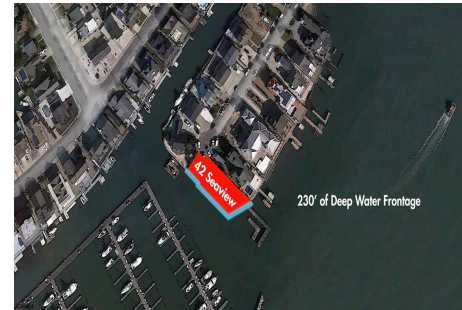

PROPERTY DETAILS

Total Rooms	
Bedrooms	0
Baths Full	0
Baths Half	0
Year Built	
Type	
Block Number	9502
Listing #	583629
Taxes	34497.00

COMMENTS

Waterfront properties are rare. One's with 230 ft of deep-water frontage, unobstructed sunrise and sunset views, the ability to dock up to a 150 ft yacht; all just a few thousand feet from the Great Egg inlet make this property truly a 1 of 1. Welcome to Seaview Point, one of the finest oversized deep water lots in New Jersey with arguably the most significant useable

PROPERTY FEATURES

CONTACT

Ask for Ken Sedberry
Berger Realty Inc
3160 Asbury Avenue, Ocean City
Call: 609-442-3850
Email to: kas@bergerrealty.com
http://www.buytheshore.com

Scan to see Property page.