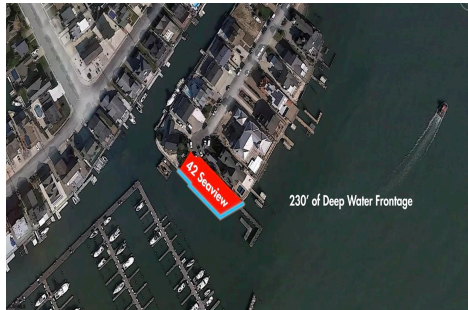

42 Seaview, Egg Harbor Township, NJ, 08403

Price \$2,595,000.00

PROPERTY DETAILS

| | |
|--------------|----------|
| Total Rooms | |
| Bedrooms | 0 |
| Baths Full | 0 |
| Baths Half | 0 |
| Year Built | |
| Type | |
| Block Number | 9502 |
| Listing # | 583629 |
| Taxes | 34497.00 |

COMMENTS

Waterfront properties are rare. One's with 230 ft of deep-water frontage, unobstructed sunrise and sunset views, the ability to dock up to a 150 ft yacht; all just a few thousand feet from the Great Egg inlet make this property truly a 1 of 1. Welcome to Seaview Point, one of the finest oversized deep water lots in New Jersey with arguably the most significant useable