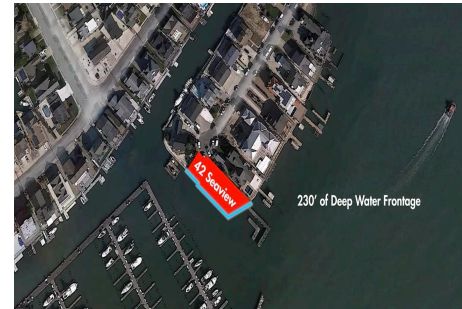

42 Seaview, Egg Harbor Township, NJ, 08403

Price \$2,595,000.00

42 Seaview, Egg Harbor Township, NJ, 08403

Price \$2,595,000.00

PROPERTY DETAILS

Total Rooms	
Bedrooms	0
Baths Full	0
Baths Half	0
Year Built	
Type	
Block Number	9502
Listing #	583629
Taxes	34497.00

COMMENTS

Waterfront properties are rare. One's with 230 ft of deep-water frontage, unobstructed sunrise and sunset views, the ability to dock up to a 150 ft yacht; all just a few thousand feet from the Great Egg inlet make this property truly a 1 of 1. Welcome to Seaview Point, one of the finest oversized deep water lots in New Jersey with arguably the most significant useable