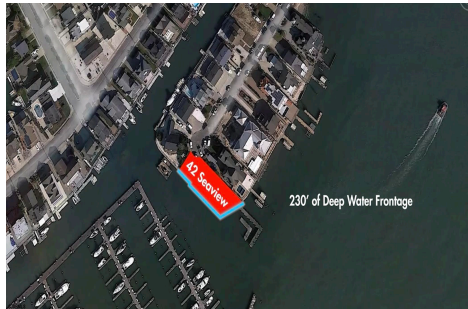

42 Seaview, Egg Harbor Township, NJ, 08403

Price \$2,595,000.00

42 Seaview, Egg Harbor Township, NJ, 08403

Price \$2,595,000.00

PROPERTY DETAILS

Total Rooms	
Bedrooms	0
Baths Full	0
Baths Half	0
Year Built	
Type	
Block Number	9502
Listing #	583629
Taxes	34497.00

COMMENTS

Waterfront properties are rare. One's with 230 ft of deep-water frontage, unobstructed sunrise and sunset views, the ability to dock up to a 150 ft yacht; all just a few thousand feet from the Great Egg inlet make this property truly a 1 of 1. Welcome to Seaview Point, one of the finest oversized deep water lots in New Jersey with arguably the most significant useable