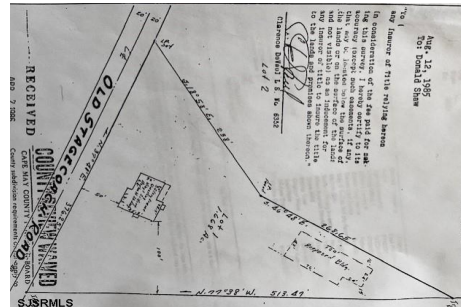

COMMENTS

Commercial lot in a great location in Upper Township. Property has a foundation which might be useable. Second old foundation on the property that had never been used....

PROPERTY FEATURES

CONTACT

1299 Stagecoach, Palermo, NJ, 08230

Price \$299,900.00

PROPERTY DETAILS

Total Rooms	
Bedrooms	0
Baths Full	0
Baths Half	0
Year Built	
Type	
Block Number	568
Listing #	583477
Taxes	1610.00

COMMENTS

Commercial lot in a great location in Upper Township. Property has a foundation which might be useable. Second old foundation on the property that had never been used....