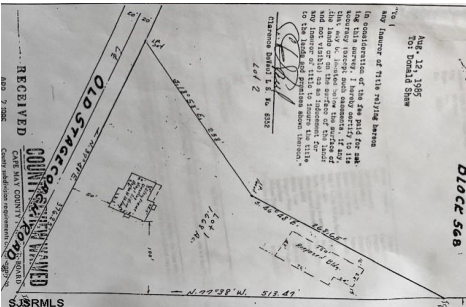

Berger Realty

Since 1926

Berger Realty, Inc
1330 Bay Avenue
Ocean City, NJ 08226
609-391-1330/609-391-1300
info@bergerrealty.com

1299 Stagecoach, Palermo, NJ, 08230

Price $299,900.00

PROPERTY DETAILS

Total Rooms	
Bedrooms	0
Baths Full	0
Baths Half	0
Year Built	
Type	
Block Number	568
Listing #	583477
Taxes	1610.00

COMMENTS

Commercial lot in a great location in Upper Township. Property has a foundation which might be useable. Second old foundation on the property that had never been used....

PROPERTY FEATURES

CONTACT

Ask for Michael Wallitsch
Berger Realty Inc
1330 Bay Avenue, Ocean City
Call: 609-350-9800
Email to: mow@bergerrealty.com

Scan to see Property page.

Berger Realty

Since 1926

Berger Realty, Inc
1330 Bay Avenue
Ocean City, NJ 08226
609-391-1330/609-391-1300
info@bergerrealty.com

1299 Stagecoach, Palermo, NJ, 08230

Price $299,900.00