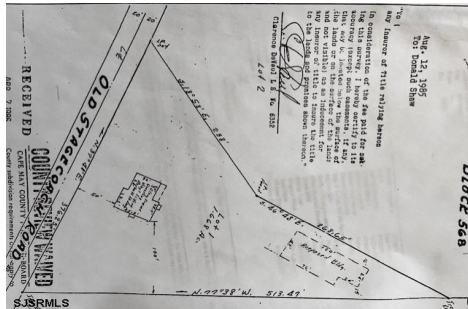

1299 Stagecoach, Palermo, NJ, 08230

Price \$299,900.00

PROPERTY DETAILS

Total Rooms	0
Bedrooms	0
Baths Full	0
Baths Half	0
Year Built	
Type	
Block Number	568
Listing #	583477
Taxes	1610.00

COMMENTS

Commercial lot in a great location in Upper Township. Property has a foundation which might be useable. Second old foundation on the property that had never been used....

Price \$299,900.00

PROPERTY DETAILS

Total Rooms	0
Bedrooms	0
Baths Full	0
Baths Half	0
Year Built	
Type	
Block Number	568
Listing #	583477
Taxes	1610.00

COMMENTS

Commercial lot in a great location in Upper Township. Property has a foundation which might be useable. Second old foundation on the property that had never been used....