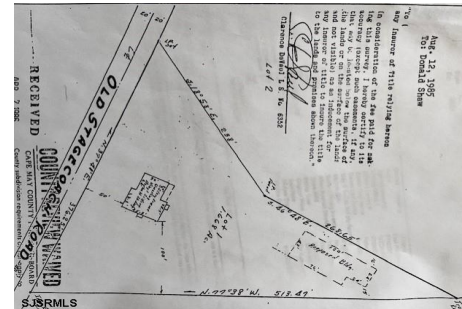

1299 Stagecoach, Palermo, NJ, 08230

Price \$299,900.00

PROPERTY DETAILS

Total Rooms	0
Bedrooms	0
Baths Full	0
Baths Half	0
Year Built	
Type	
Block Number	568
Listing #	583477
Taxes	1610.00

COMMENTS

Commercial lot in a great location in Upper Township. Property has a foundation which might be useable. Second old foundation on the property that had never been used....

Price \$299,900.00

PROPERTY DETAILS

Total Rooms	0
Bedrooms	0
Baths Full	0
Baths Half	0
Year Built	
Type	
Block Number	568
Listing #	583477
Taxes	1610.00

COMMENTS

Commercial lot in a great location in Upper Township. Property has a foundation which might be useable. Second old foundation on the property that had never been used....