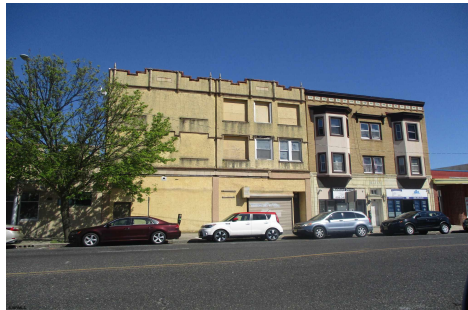

Berger Realty

Since 1928

Berger Realty, Inc.
3160 Asbury Avenue
Ocean City, NJ 08226
1-877-237-4371 / 609-399-0076
info@bergerrealty.com

925 Atlantic, Atlantic City, NJ, 08401

Price \$1,500,000.00

PROPERTY DETAILS

Total Rooms	
Bedrooms	0
Baths Full	0
Baths Half	0
Year Built	
Type	
Block Number	301
Listing #	583429
Taxes	2680.00

COMMENTS

Approved Green Zone! 1 Block to new Indoor Island Waterpark! Massive building with limitless potential, Super LOW Taxes! Located in the CBD zone, in the very heart of the city! Just one block to the Hardrock, Steel Pier, Ocean Casino, Resorsts, Margaritaville, and Showboat Casinos, and just 2 blocks to the worlds most famous beach and boardwalk! Close to Tanger Outlets, Ga...

PROPERTY DETAILS

Total Rooms	
Bedrooms	0
Baths Full	0
Baths Half	0
Year Built	
Type	
Block Number	301
Listing #	583429
Taxes	2680.00

COMMENTS

Approved Green Zone! 1 Block to new Indoor Island Waterpark! Massive building with limitless potential, Super LOW Taxes! Located in the CBD zone, in the very heart of the city! Just one block to the Hardrock, Steel Pier, Ocean Casino, Resorsts, Margaritaville, and Showboat Casinos, and just 2 blocks to the worlds most famous beach and boardwalk! Close to Tanger Outlets, Ga...