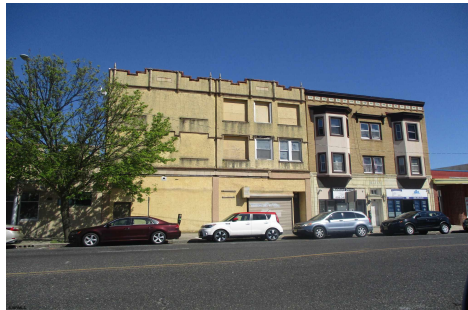

# Berger Realty

Since 1928

Berger Realty, Inc.  
3160 Asbury Avenue  
Ocean City, NJ 08226  
1-877-237-4371 / 609-399-0076  
info@bergerrealty.com

925 Atlantic, Atlantic City, NJ, 08401

Price \$1,500,000.00

### COMMENTS

*Approved Green Zone! 1 Block to new Indoor Island Waterpark! Massive building with limitless potential, Super LOW Taxes! Located in the CBD zone, in the very heart of the city! Just one block to the Hardrock, Steel Pier, Ocean Casino, Resorsts, Margaritaville, and Showboat Casinos, and just 2 blocks to the worlds most famous beach and boardwalk! Close to Tanger Outlets, Ga...*