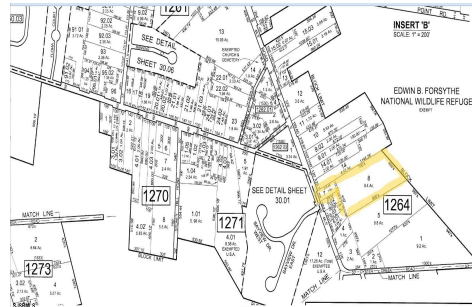

Berger Realty

Since 1926

Berger Realty, Inc.
3160 Asbury Avenue
Ocean City, NJ 08226
1-877-237-4371 / 609-399-0076
info@bergerrealty.com

905 Moss Mill, Leeds Point, NJ, 08205

Price $159,900.00

PROPERTY DETAILS

Total Rooms	
Bedrooms	0
Baths Full	0
Baths Half	0
Year Built	
Type	
Block Number	1264
Listing #	583350
Taxes	3519.00

COMMENTS

NEW LISTING! 10.24 ROLLING WOODED ACRES!! Appears to meet ALL TOWNSHIP REQUIREMENTS for a 2 LOT SUBDIVISION or keep it the way it is and BUILD YOUR DREAM ESTATE!! \ "JUST ABSOLUTLEY BEAUTIFUL PROPERTY!! BACKS UP TO THE Wildlife Refuge AS WELL!\ " Walking distance to OYSTER Creek RESTAURANT, boat access a mile away at Scotts Landing/Edwin Forsythe Wildlife Refuge boat ra...

PROPERTY FEATURES

CONTACT

Berger Realty Inc
3160 Asbury Ave.
Ocean City, NJ 08226
Call: (609) 399-0076
Email to: info@bergerrealty.com
Web: www.bergerrealty.com

Scan to see Property page.

Berger Realty

Since 1926

Berger Realty, Inc.
3160 Asbury Avenue
Ocean City, NJ 08226
1-877-237-4371 / 609-399-0076
info@bergerrealty.com

905 Moss Mill, Leeds Point, NJ, 08205

Price $159,900.00