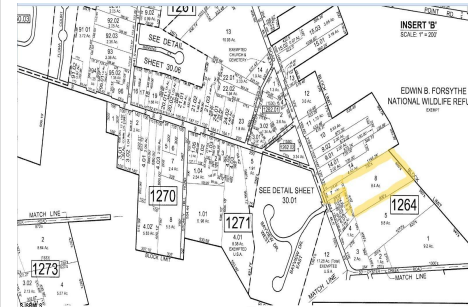

PROPERTY DETAILS

Total Rooms	
Bedrooms	0
Baths Full	0
Baths Half	0
Year Built	
Type	
Block Number	1264
Listing #	583350
Taxes	3519.00

COMMENTS

NEW LISTING! 10.24 ROLLING WOODED ACRES!! Appears to meet ALL TOWNSHIP REQUIREMENTS for a 2 LOT SUBDIVISION or keep it the way it is and BUILD YOUR DREAM ESTATE!! \ "JUST ABSOLUTLEY BEAUTIFUL PROPERTY!! BACKS UP TO THE Wildlife Refuge AS WELL!\ " Walking distance to OYSTER Creek RESTAURANT, boat access a mile away at Scotts Landing/Edwin Forsythe Wildlife Refuge boat ra...

PROPERTY FEATURES

CONTACT

Berger Realty Inc
3160 Asbury Ave.
Ocean City, NJ 08226
Call: (609) 399-0076
Email to: info@bergerrealty.com
Web: www.bergerrealty.com

Scan to see Property page.