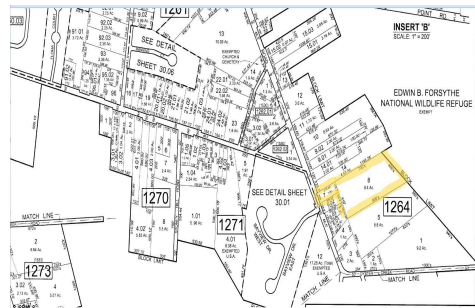

Berger Realty

Since 1926

Berger Realty, Inc.
3160 Asbury Avenue
Ocean City, NJ 08226
1-877-237-4371 / 609-399-0076
info@bergerrealty.com

905 Moss Mill, Leeds Point, NJ, 08205

Price $159,900.00

PROPERTY DETAILS

Total Rooms	0
Bedrooms	0
Baths Full	0
Baths Half	0
Year Built	
Type	
Block Number	1264
Listing #	583350
Taxes	3519.00

COMMENTS

NEW LISTING! 10.24 ROLLING WOODED ACRES!! Appears to meet ALL TOWNSHIP REQUIREMENTS for a 2 LOT SUBDIVISION or keep it the way it is and BUILD YOUR DREAM ESTATE!! \ "JUST ABSOLUTLEY BEAUTIFUL PROPERTY!! BACKS UP TO THE Wildlife Refuge AS WELL!\ " Walking distance to OYSTER Creek RESTAURANT, boat access a mile away at Scotts Landing/Edwin Forsythe Wildlife Refuge boat ra...

PROPERTY FEATURES

CONTACT

SALE

Ask for Bader - Collins Associates
Berger Realty Inc
3160 Asbury Avenue, Ocean City
Call:
Email to: bca@bergerrealty.com
<http://www.BADERCOLLINS.com>

BADERCOLLINS.COM

Scan to see Property page.

Berger Realty

Since 1926

Berger Realty, Inc.
3160 Asbury Avenue
Ocean City, NJ 08226
1-877-237-4371 / 609-399-0076
info@bergerrealty.com

905 Moss Mill, Leeds Point, NJ, 08205

Price $159,900.00