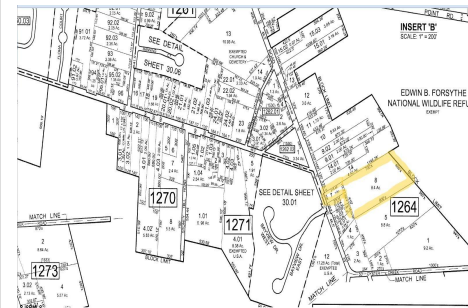

PROPERTY DETAILS

Total Rooms	0
Bedrooms	0
Baths Full	0
Baths Half	0
Year Built	
Type	
Block Number	1264
Listing #	583350
Taxes	3519.00

COMMENTS

NEW LISTING! 10.24 ROLLING WOODED ACRES!! Appears to meet ALL TOWNSHIP REQUIREMENTS for a 2 LOT SUBDIVISION or keep it the way it is and BUILD YOUR DREAM ESTATE!! \ "JUST ABSOLUTLEY BEAUTIFUL PROPERTY!! BACKS UP TO THE Wildlife Refuge AS WELL!\ " Walking distance to OYSTER Creek RESTAURANT, boat access a mile away at Scotts Landing/Edwin Forsythe Wildlife Refuge boat ra...

PROPERTY FEATURES

CONTACT

SALE

Ask for Bader - Collins Associates
Berger Realty Inc
3160 Asbury Avenue, Ocean City
Call:
Email to: bca@bergerrealty.com
<http://www.BADERCOLLINS.com>

BADERCOLLINS.COM

Scan to see Property page.