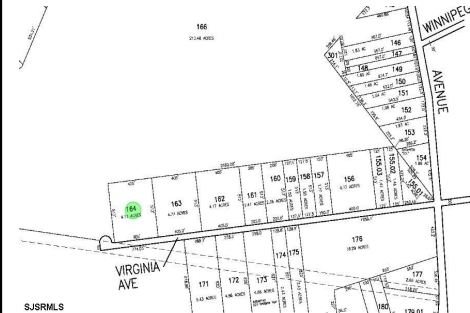

Total Rooms	0
Bedrooms	0
Baths Full	0
Baths Half	0
Year Built	
Type	
Block Number	164
Listing #	583246
Taxes	1554.00

COMMENTS

Property is located in a very desirable area of EHT. Subject is currently a single residential lot that fronts on an unpaved/unimproved section of Virginia Avenue. Buy and hold or make improvements and have your own sanctuary....

0 Virginia, Egg Harbor Township, NJ, 08234

Price \$49,900.00

PROPERTY DETAILS

Total Rooms	0
Bedrooms	0
Baths Full	0
Baths Half	0
Year Built	
Type	
Block Number	164
Listing #	583246
Taxes	1554.00

COMMENTS

Property is located in a very desirable area of EHT. Subject is currently a single residential lot that fronts on an unpaved/unimproved section of Virginia Avenue. Buy and hold or make improvements and have your own sanctuary....