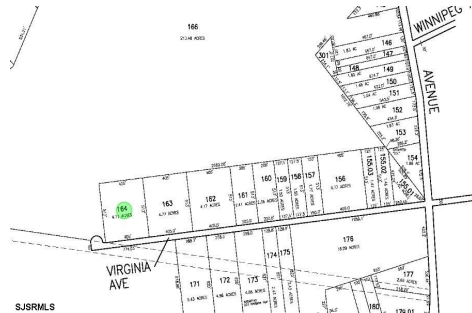

### PROPERTY DETAILS

Total Rooms	
Bedrooms	0
Baths Full	0
Baths Half	0
Year Built	
Type	
Block Number	164
Listing #	583246
Taxes	1554.00

### COMMENTS

Property is located in a very desirable area of EHT. Subject is currently a single residential lot that fronts on an unpaved/unimproved section of Virginia Avenue. Buy and hold or make improvements and have your own sanctuary....