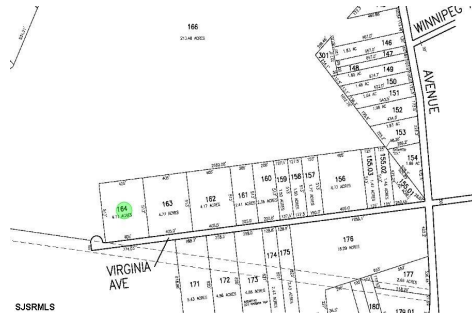

Berger Realty

Since 1926

Berger Realty, Inc.
3160 Asbury Avenue
Ocean City, NJ 08226
1-877-237-4371 / 609-399-0076
info@bergerrealty.com

0 Virginia, Egg Harbor Township, NJ, 08234

Price $49,900.00

PROPERTY DETAILS

Total Rooms	
Bedrooms	0
Baths Full	0
Baths Half	0
Year Built	
Type	
Block Number	164
Listing #	583246
Taxes	1554.00

COMMENTS

Property is located in a very desirable area of EHT. Subject is currently a single residential lot that fronts on an unpaved/unimproved section of Virginia Avenue. Buy and hold or make improvements and have your own sanctuary....

PROPERTY FEATURES

CONTACT

Ask for Rita Gatto
Berger Realty Inc
3160 Asbury Avenue, Ocean City
Call: 609-221-9844
Email to: rmg@bergerrealty.com

Scan to see Property page.

Berger Realty

Since 1926

Berger Realty, Inc.
3160 Asbury Avenue
Ocean City, NJ 08226
1-877-237-4371 / 609-399-0076
info@bergerrealty.com

0 Virginia, Egg Harbor Township, NJ, 08234

Price $49,900.00