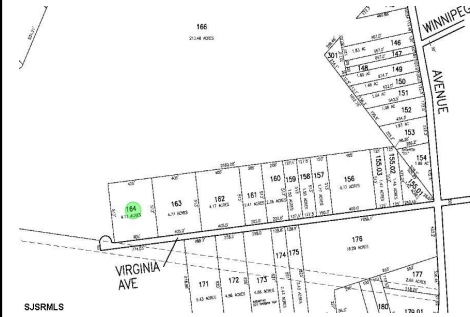

Total Rooms	
Bedrooms	0
Baths Full	0
Baths Half	0
Year Built	
Type	
Block Number	164
Listing #	583246
Taxes	1554.00

COMMENTS

Property is located in a very desirable area of EHT. Subject is currently a single residential lot that fronts on an unpaved/unimproved section of Virginia Avenue. Buy and hold or make improvements and have your own sanctuary....

0 Virginia, Egg Harbor Township, NJ, 08234

Price \$49,900.00

PROPERTY DETAILS

Total Rooms	
Bedrooms	0
Baths Full	0
Baths Half	0
Year Built	
Type	
Block Number	164
Listing #	583246
Taxes	1554.00

COMMENTS

Property is located in a very desirable area of EHT. Subject is currently a single residential lot that fronts on an unpaved/unimproved section of Virginia Avenue. Buy and hold or make improvements and have your own sanctuary....