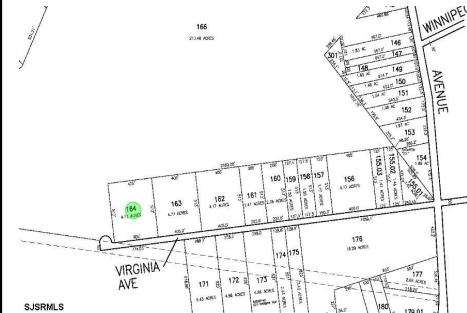

Total Rooms	
Bedrooms	0
Baths Full	0
Baths Half	0
Year Built	
Type	
Block Number	164
Listing #	583246
Taxes	1554.00

COMMENTS

Property is located in a very desirable area of EHT. Subject is currently a single residential lot that fronts on an unpaved/unimproved section of Virginia Avenue. Buy and hold or make improvements and have your own sanctuary....

0 Virginia, Egg Harbor Township, NJ, 08234

Price \$49,900.00

PROPERTY DETAILS

Total Rooms	
Bedrooms	0
Baths Full	0
Baths Half	0
Year Built	
Type	
Block Number	164
Listing #	583246
Taxes	1554.00

COMMENTS

Property is located in a very desirable area of EHT. Subject is currently a single residential lot that fronts on an unpaved/unimproved section of Virginia Avenue. Buy and hold or make improvements and have your own sanctuary....