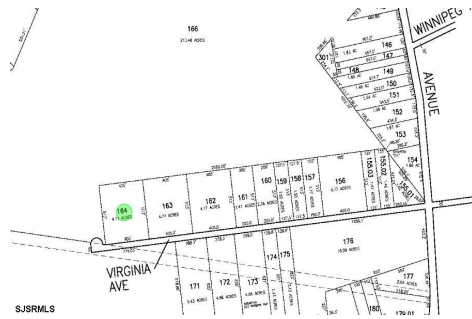

### PROPERTY DETAILS

Total Rooms	
Bedrooms	0
Baths Full	0
Baths Half	0
Year Built	
Type	
Block Number	164
Listing #	583246
Taxes	1554.00

### COMMENTS

Property is located in a very desirable area of EHT. Subject is currently a single residential lot that fronts on an unpaved/unimproved section of Virginia Avenue. Buy and hold or make improvements and have your own sanctuary....