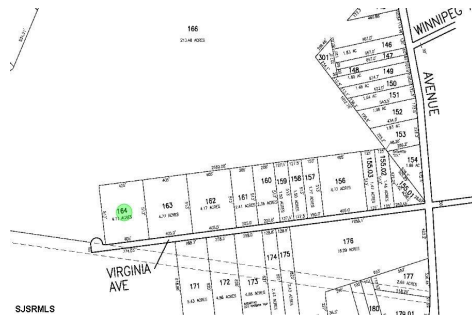

Berger Realty

Since 1926

Berger Realty, Inc.
3160 Asbury Avenue
Ocean City, NJ 08226
1-877-237-4371 / 609-399-0076
info@bergerrealty.com

0 Virginia, Egg Harbor Township, NJ, 08234

Price $49,900.00

PROPERTY DETAILS

Total Rooms	
Bedrooms	0
Baths Full	0
Baths Half	0
Year Built	
Type	
Block Number	164
Listing #	583246
Taxes	1554.00

COMMENTS

Property is located in a very desirable area of EHT. Subject is currently a single residential lot that fronts on an unpaved/unimproved section of Virginia Avenue. Buy and hold or make improvements and have your own sanctuary....

PROPERTY FEATURES

CONTACT

Ask for Leon Grisbaum
Berger Realty Inc
3160 Asbury Avenue, Ocean City
Call:
Email to:

Scan to see Property page.

Berger Realty

Since 1926

Berger Realty, Inc.
3160 Asbury Avenue
Ocean City, NJ 08226
1-877-237-4371 / 609-399-0076
info@bergerrealty.com

0 Virginia, Egg Harbor Township, NJ, 08234

Price $49,900.00