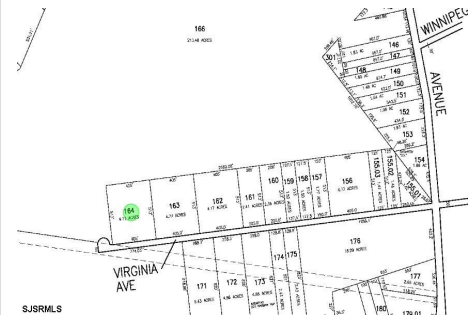

Total Rooms	
Bedrooms	0
Baths Full	0
Baths Half	0
Year Built	
Type	
Block Number	164
Listing #	583246
Taxes	1554.00

COMMENTS

Property is located in a very desirable area of EHT. Subject is currently a single residential lot that fronts on an unpaved/unimproved section of Virginia Avenue. Buy and hold or make improvements and have your own sanctuary....

0 Virginia, Egg Harbor Township, NJ, 08234

Price \$49,900.00

PROPERTY DETAILS

Total Rooms	
Bedrooms	0
Baths Full	0
Baths Half	0
Year Built	
Type	
Block Number	164
Listing #	583246
Taxes	1554.00

COMMENTS

Property is located in a very desirable area of EHT. Subject is currently a single residential lot that fronts on an unpaved/unimproved section of Virginia Avenue. Buy and hold or make improvements and have your own sanctuary....