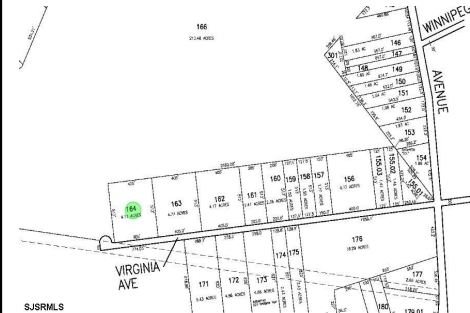

Total Rooms	
Bedrooms	0
Baths Full	0
Baths Half	0
Year Built	
Type	
Block Number	164
Listing #	583246
Taxes	1554.00

COMMENTS

Property is located in a very desirable area of EHT. Subject is currently a single residential lot that fronts on an unpaved/unimproved section of Virginia Avenue. Buy and hold or make improvements and have your own sanctuary....

0 Virginia, Egg Harbor Township, NJ, 08234

Price \$49,900.00

PROPERTY DETAILS

Total Rooms	
Bedrooms	0
Baths Full	0
Baths Half	0
Year Built	
Type	
Block Number	164
Listing #	583246
Taxes	1554.00

COMMENTS

Property is located in a very desirable area of EHT. Subject is currently a single residential lot that fronts on an unpaved/unimproved section of Virginia Avenue. Buy and hold or make improvements and have your own sanctuary....