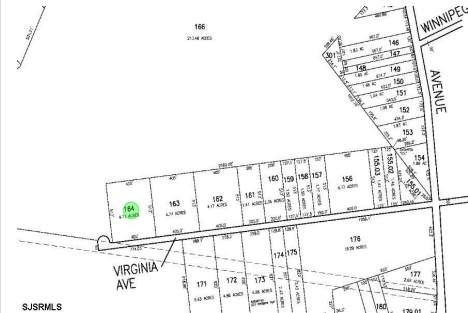

Total Rooms	
Bedrooms	0
Baths Full	0
Baths Half	0
Year Built	
Type	
Block Number	164
Listing #	583246
Taxes	1554.00

COMMENTS

Property is located in a very desirable area of EHT. Subject is currently a single residential lot that fronts on an unpaved/unimproved section of Virginia Avenue. Buy and hold or make improvements and have your own sanctuary....

0 Virginia, Egg Harbor Township, NJ, 08234

Price \$49,900.00

PROPERTY DETAILS

Total Rooms	
Bedrooms	0
Baths Full	0
Baths Half	0
Year Built	
Type	
Block Number	164
Listing #	583246
Taxes	1554.00

COMMENTS

Property is located in a very desirable area of EHT. Subject is currently a single residential lot that fronts on an unpaved/unimproved section of Virginia Avenue. Buy and hold or make improvements and have your own sanctuary....