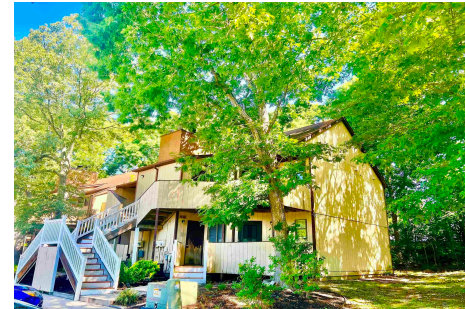

Berger Realty

Since 1928

Berger Realty, Inc.
3160 Asbury Avenue
Ocean City, NJ 08226
1-877-237-4371 / 609-399-0076
info@bergerrealty.com

15 Cresson Woods, 15, Pleasantville, NJ, 08232

Price \$128,000.00

PROPERTY DETAILS

Total Rooms	7
Bedrooms	1
Baths Full	1
Baths Half	0
Year Built	1983
Type	Condo
Block Number	1
Listing #	582782
Taxes	2064.00

COMMENTS

Great corner 1 bedroom condo. Just Steps to Tilton rd Northfield! Great move in condition. Fire place. First floor balcony. Washer and dryer, walk-in closet, fireplace, central air, gas heat. 1 assigned parking spot, more parking also available. Peaceful wooded area close to shopping, schools, transportation...great location Just steps from Tilton Road & on the border w...

Price \$128,000.00

PROPERTY DETAILS

Total Rooms	7
Bedrooms	1
Baths Full	1
Baths Half	0
Year Built	1983
Type	Condo
Block Number	1
Listing #	582782
Taxes	2064.00

COMMENTS

Great corner 1 bedroom condo. Just Steps to Tilton rd Northfield! Great move in condition. Fire place. First floor balcony. Washer and dryer, walk-in closet, fireplace, central air, gas heat. 1 assigned parking spot, more parking also available. Peaceful wooded area close to shopping, schools, transportation...great location Just steps from Tilton Road & on the border w...