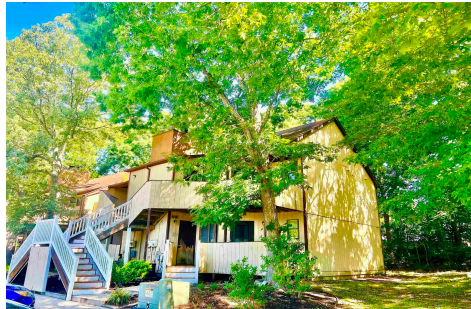

Berger Realty

Since 1928

Berger Realty, Inc.
3160 Asbury Avenue
Ocean City, NJ 08226
1-877-237-4371 / 609-399-0076
info@bergerrealty.com

15 Cresson Woods, 15, Pleasantville, NJ, 08232

Price \$128,000.00

PROPERTY DETAILS

Total Rooms	7
Bedrooms	1
Baths Full	1
Baths Half	0
Year Built	1983
Type	Condo
Block Number	1
Listing #	582782
Taxes	2064.00

COMMENTS

Great corner 1 bedroom condo. Just Steps to Tilton rd Northfield! Great move in condition. Fire place. First floor balcony. Washer and dryer, walk-in closet, fireplace, central air, gas heat. 1 assigned parking spot, more parking also available. Peaceful wooded area close to shopping, schools, transportation...great location Just steps from Tilton Road & on the border w...

Price \$128,000.00

PROPERTY DETAILS

Total Rooms	7
Bedrooms	1
Baths Full	1
Baths Half	0
Year Built	1983
Type	Condo
Block Number	1
Listing #	582782
Taxes	2064.00

COMMENTS

Great corner 1 bedroom condo. Just Steps to Tilton rd Northfield! Great move in condition. Fire place. First floor balcony. Washer and dryer, walk-in closet, fireplace, central air, gas heat. 1 assigned parking spot, more parking also available. Peaceful wooded area close to shopping, schools, transportation...great location Just steps from Tilton Road & on the border w...