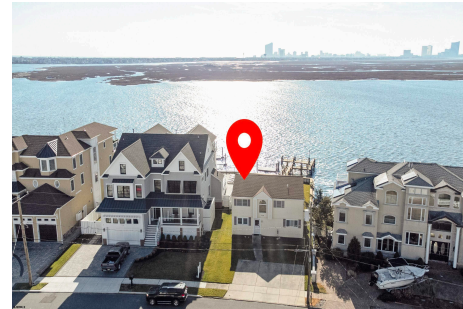

# Berger Realty

Since 1928

Berger Realty, Inc.  
3160 Asbury Avenue  
Ocean City, NJ 08226  
1-877-237-4371 / 609-399-0076  
info@bergerrealty.com

714 Shore Dr, Brigantine, NJ, 08203

Price \$2,150,000.00

### COMMENTS

*Bayfront in Brigantine! A rare find for sure. Build your dream Bayfront home on this incredible lot on West Shore Drive with amazing 180\* water views. The lot protrudes out into the water creating your own peninsula and providing for unobstructed water and Atlantic City skyline views. The home is certainly livable fir this summer but the best use is to build your own c...*