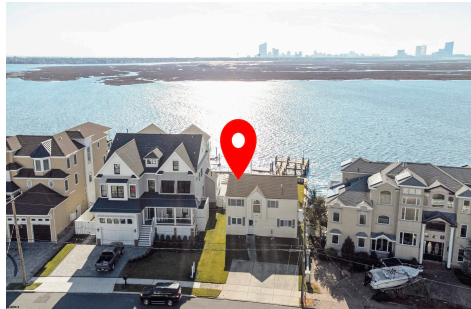

# Berger Realty

Since 1928

Berger Realty, Inc.  
3160 Asbury Avenue  
Ocean City, NJ 08226  
1-877-237-4371 / 609-399-0076  
info@bergerrealty.com

714 Shore Dr, Brigantine, NJ, 08203

Price \$2,150,000.00

### COMMENTS

*Bayfront in Brigantine! A rare find for sure. Build your dream Bayfront home on this incredible lot on West Shore Drive with amazing 180\* water views. The lot protrudes out into the water creating your own peninsula and providing for unobstructed water and Atlantic City skyline views. The home is certainly livable fir this summer but the best use is to build your own c...*